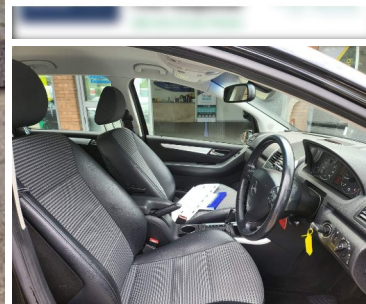

# New Stone Motors

2008(57) Mercedes-Benz A Class A200 CDI  
AVANTGARDE...

£3,500

**Engine:** Diesel  
**Body:** Hatchback  
**Gearbox:** Continuously Variable  
**Capacity:** 1992cc  
**Colour:** Black  
**Mileage:** 74,000  
**CO<sup>2</sup>:** 149g/km  
**MPG:** 49.6mpg  
**Top Speed:** 122mph  
**BHP:** 138bhp  
**Insurance Grp:** 20E

**New Stone Motors**  
1-3 New Haw Road  
Addlestone  
Surrey, KT15 2BZ

AIR-CONDITIONING  
ALARM  
ALLOY WHEELS (16IN)  
ELECTRIC WINDOWS (FRONT/REAR)  
IN CAR ENTERTAINMENT (RADIO/CD)  
UPHOLSTERY CLOTH/LEATHER

Good example of Mercedes-Benz A Class, Looks and Drives Beautiful, Comes with Long MOT and Automatic. \*\*\*\*Finance Available And Credit Cards Accepted\* Contact 07405357469. Admin Charge may Apply, Viewings Welcome Till Late.Warranty And Delivery Available. Part Exchange Considered. Please note, Customer Are Requested To Check The Car Specification, Advert description & Mileage With A Sales Person Prior To The Purchase.