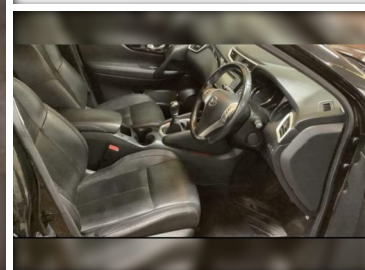

New Stone Motors

2015(65) Nissan Qashqai TEKNA DIG-T 5-Door

£11,000

Engine: Petrol
Body: Hatchback
Gearbox: 6-Speed
Capacity: 1197cc
Colour: Black
Mileage: 75,000
CO²: 133g/km
MPG: 50.4mpg
Top Speed: 114mph
BHP: 113bhp
Insurance Grp: 14E

New Stone Motors
 1-3 New Haw Road
 Addlestone
 Surrey, KT15 2BZ

19IN ALLOY WHEELS	ABS WITH BRAKE ASSIST
ALARM SYSTEM	AUDIO REMOTE CONTROL
AUTOMATIC HEADLIGHTS	BLIND SPOT WARNING
LEVELISER	BLUETOOTH CONNECTION
BODY COLOURED BUMPERS	CENTRE REAR SEAT BELT
CRUISE CONTROL WITH SPEED LIMITER	DAB RADIO
DUAL AUTO AIR CONDITIONING	DRIVERS AIRBAG
ELECTRICALLY ADJUSTABLE DRIVERS AND PASSENGER SEAT	ELECTRIC SPEED-SENSITIVE POWER STEERING
IMMOBILISER	ELECTRONIC BRAKE FORCE DISTRIBUTION (EBD)
FRONT AND REAR FULL COLOUR VIEW CAMERA	ESP WITH ACTIVE TRACE CONTROL
FRONT FOG LIGHTS W. CHROME RING	FRONT ARMREST AND REAR ARMREST W. CUPHOLDER
HILL START ASSIST	HEATED FRONT SEATS
ISOFIX CHILD SEAT ANCHOR POINTS	HEIGHT ADJUSTABLE DRIVERS SEAT
MANUAL LUMBAR SUPPORT	INTELLIGENT PARK ASSISTANCE
NISSAN CONNECT	LEATHER GEAR KNOB
AUX-IN SOCKET	LEATHER STEERING WHEEL
	NISSAN CONNECT NAVIGATION SYSTEM
	RADIO/CD
	PASSENGER AIRBAG