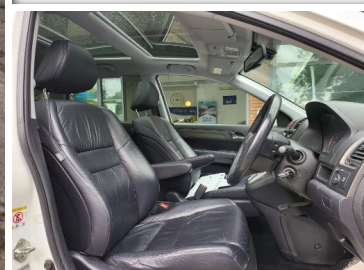

New Stone Motors

2010(60) Honda CR-V I-VTEC EX 5-Door

£9,500

Engine: Petrol
Body: Estate
Gearbox: Automatic
Capacity: 1997cc
Colour: White
Mileage: 60,000
CO²: 193g/km
MPG: 33.6mpg
Top Speed: 110mph
BHP: 148bhp
Insurance Grp: 27E

New Stone Motors
1-3 New Haw Road
Addlestone
Surrey, KT15 2BZ

AIR-CONDITIONING
ALARM
ALLOY WHEELS (18IN)
COMPUTER (DRIVER INFORMATION SYSTEM)
ELECTRIC WINDOWS (FRONT/REAR)
IN CAR ENTERTAINMENT (RADIO/CD)
PARKING AID (REAR PARKING CAMERA)
RAIN SENSOR
SATELLITE NAVIGATION
SEATS ELECTRIC (DRIVER)
SEATS HEATED (DRIVER/PASSENGER)
SUNROOF ELECTRIC (GLASS)
TELEPHONE EQUIPMENT (BLUETOOTH INTERFACE)
UPHOLSTERY LEATHER

Good example of Honda CR-V, Looks and Drives Beautiful, Comes with Long MOT, ULEZ Free, Full Leather Seats, Panroof and Automatic. ****Finance Available And Credit Cards Accepted* Contact 07405357469. Admin Charge may Apply, Viewings Welcome Till Late.Warranty And Delivery Available. Part Exchange Considered. Please note, Customer