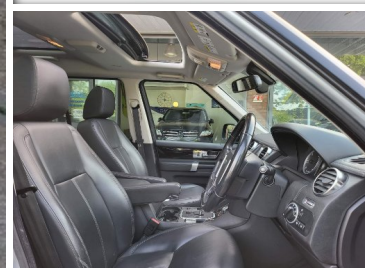

# New Stone Motors

2010(10) Land Rover Discovery 4 TDV6 HSE 5-Door

£15,500

**Engine:** Diesel  
**Body:** Estate  
**Gearbox:** Automatic  
**Capacity:** 2993cc  
**Colour:** Silver  
**Mileage:** 79,000  
**CO<sup>2</sup>:** 244g/km  
**MPG:** 30.5mpg  
**Top Speed:** 112mph  
**BHP:** 245bhp  
**Insurance Grp:** 41E

**New Stone Motors**  
 1-3 New Haw Road  
 Addlestone  
 Surrey, KT15 2BZ

19IN 7 SPLIT SPOKE ALLOY WHEELS	7 SEAT PACK
AIRBAGS - ROW TWO HEAD CURTAIN	AIRBAGS - ROW ONE DRIVER-PASSENGER-HEAD CURTAIN
AUDIBLE SEAT BELT WARNING	ALARM SYSTEM - PERIMETRIC
BI- XENON HEADLIGHTS	ALARM SYSTEM - VOLUMETRIC
BRIGHT PACK	AUDIO SYSTEM - DAB
CLIMATE CONTROL - AUTOMATIC WITH AIR FILTRATION	BLUETOOTH TELEPHONE CONNECTIVITY
COLOUR CODED MIRROR CAPS	CARPET MATS - PREMIUM - FRONT AND REAR
CRUISE CONTROL	COLOUR CODED FRONT BUMPER AND TAILGATE LIFT HANDLE
DOOR HANDLES - BLACK	CONVENIENCE PACK
DSC - DYNAMIC STABILITY CONTROL	CUP HOLDERS
ELECTRIC FRONT SUNROOF & FIXED REAR GLASS	DOOR MIRRORS - HEATED AND ADJUSTABLE
FRONT AND REAR AXLE OPEN DIFFERENTIAL	EBA - ELECTRONIC BRAKE ASSIST
GLOBAL ONE-SHOT OPEN/CLOSE WINDOWS	ELECTRIC PARKING BRAKE
	ELECTRONIC AIR SUSPENSION AND TERRAIN RESPONSE
	FRONT PARK DISTANCE CONTROL
	GRAND BLACK LACQUER WOOD TRIM