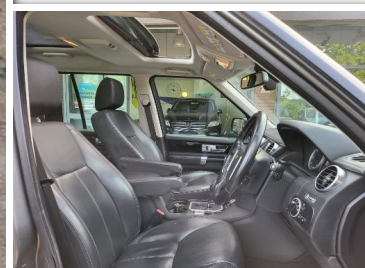

New Stone Motors

2009(P) Land Rover Discovery 4 TDV6 HSE 5-Door

£13,950

Engine: Diesel
Body: Estate
Gearbox: Automatic
Capacity: 2993cc
Colour: Grey
Mileage: 98,000
CO²: 244g/km
MPG: 30.5mpg
Top Speed: 112mph
BHP: 245bhp
Insurance Grp: 41E

19IN 7 SPLIT SPOKE ALLOY WHEELS	7 SEAT PACK
ALARM SYSTEM - VOLUMETRIC	ALARM SYSTEM - PERIMETRIC
ALARM SYSTEM - VOLUMETRIC	BLUETOOTH TELEPHONE CONNECTIVITY
CRUISE CONTROL	DSC - DYNAMIC STABILITY CONTROL
ELECTRIC PARKING BRAKE	FRONT PARK DISTANCE CONTROL
FRONT AND REAR AXLE OPEN DIFFERENTIAL	HIGH BEAM ASSISTANT
PARKING AID - REAR	LEATHER STEERING WHEEL
PUSH BUTTON START	PREMIUM LEATHER PACK
TSA - TRAILER STABILITY ASSIST	REAR VIEW CAMERA
	WINDSCREEN WASHER JETS - HEATED

New Stone Motors
 1-3 New Haw Road
 Addlestone
 Surrey, KT15 2BZ

Good example of Land Rover Discovery 4, Looks and Drives Beautiful, Comes with Long MOT, Rear view camera, 7 Seats, Leather Seats and Automatic. ****Finance Available And Credit Cards Accepted* Contact 07405357469. Admin Charge may Apply, Viewings Welcome Till Late. Warranty And Delivery Available. Part Exchange Considered. Please note, Customer Are Requested To Check The Car Specification, Advert description & Mileage With A Sales Person Prior To The Purchase.